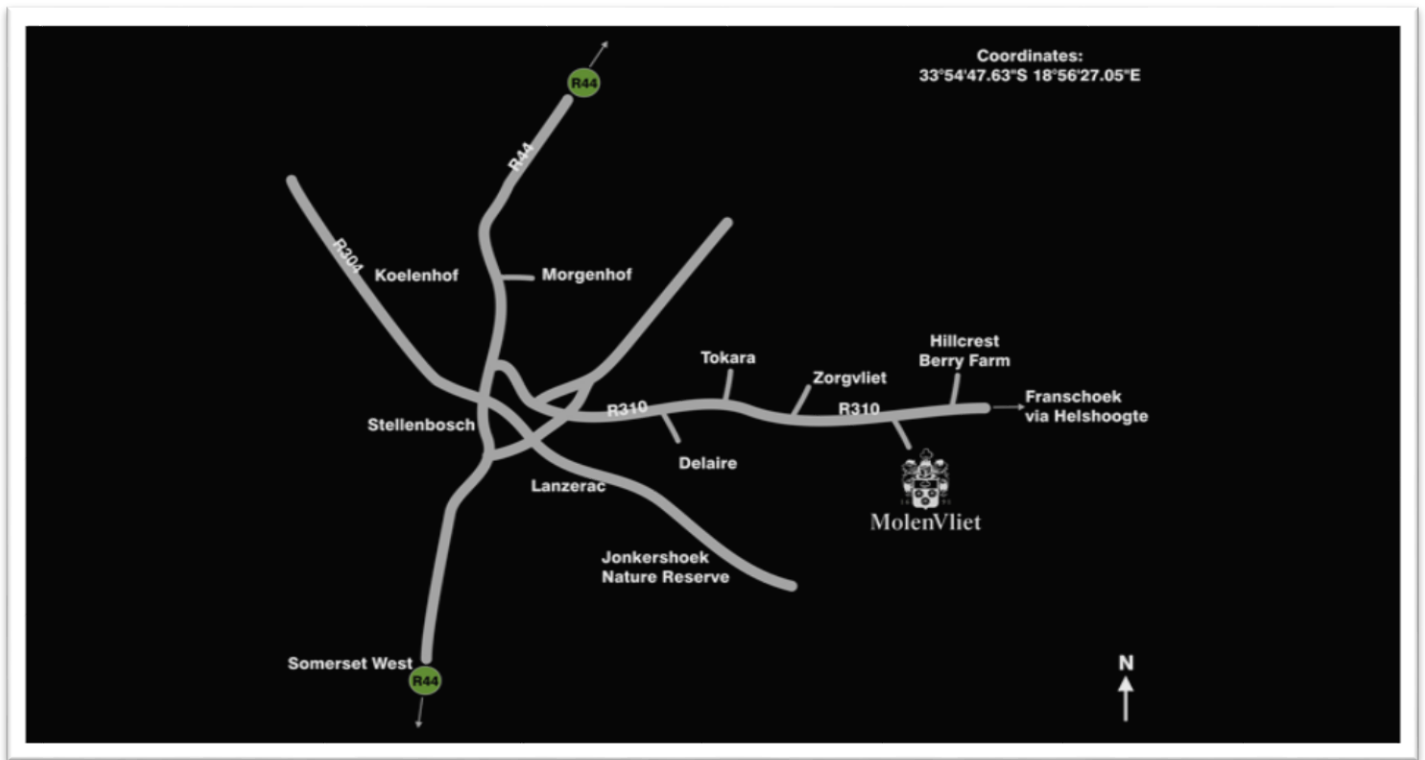

MOLENVLIET ESTATE MAP:

MOLENVLIET OOSTHUIZEN FAMILY VINEYARDS – HELSHOOGTE PASS - STELLENBOSCH

This document is intended for the addressee only, and contains confidential information. No one may at any given time to copy, use, print or disclose the contents of this document or any attachments thereto. Copyright © Molenvliet Oosthuizen Family Vineyards 2018. WWW.MOLENVLIET.CO.ZA

MOLENVLIET MAP & DIRECTIONS:

FROM THE CAPE TOWN CITY CENTRE, THE V&A WATERFRONT OR THE NORTHERN SUBURBS:

- ❖ From the N1 take the Stellenbosch off ramp (R304) just after the N1 garage.
- ❖ Follow the road for approximately 15kms into Stellenbosch.
- ❖ Turn left onto the R44 (at the Adam St/Bird St traffic lights).
- ❖ Turn right at the next set of traffic lights onto Helshoogte Road (R310).
- ❖ You will see a "Tennantville" sign on a wall on the left hand side of the road.
- ❖ Follow the road and continue across the next set of traffic lights (Helshoogte Rd/Cluver St).
- ❖ You are now on the Helshoogte pass; continue for approximately 7kms, past Delaire Graff Estate (right) and Tokara (left).
- ❖ MolenVliet is on the right hand side as the pass starts to descend.